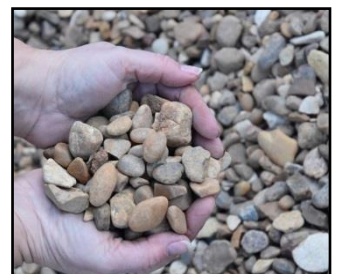

Red Dye Mulch

Premium Bedding Mix

**Professional
Compost Blend**

**Texas Black Select
Native Dirt**

A 2 Cubic ft. bag of mulch covers 12 sq. ft.

A 3 Cubic ft. bag of mulch covers 18 sq. ft.

1 yard of Soil, Mulch, Decomposed Granite, Pea Gravel, Brick Sand, or Washed Gravel covers 162 sq. ft.

1 yard of Rainbow Rock or Salt & Pepper Rock covers 100 sq. ft.

1 yard of Rocky Mountain Rock covers 80 sq. ft.

All measurements are for a 2-inch depth.

Decomposed Granite

Pea Gravel

Washed Brick Sand

**Rainbow Colorado
River Rock**

**Rocky Mountain
River Rock**

**Salt & Pepper
River Rock**

Washed Gravel